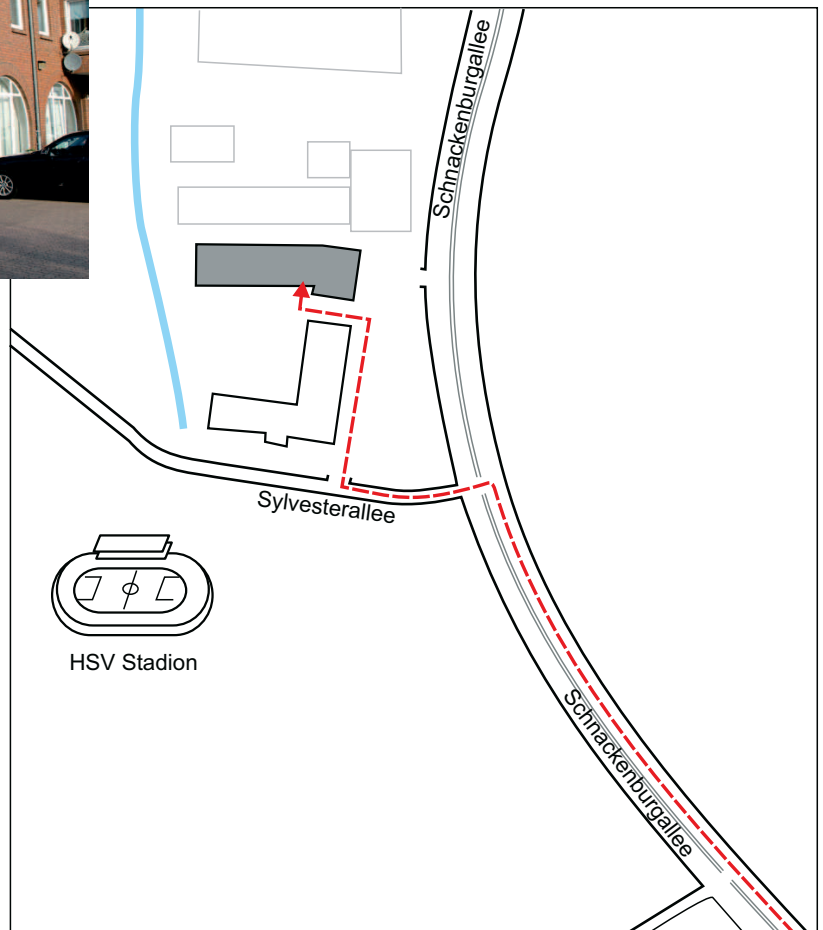

How to find us:

- Via motorway **A 7**, exit **HH-Volkspark**
- Turn **right** into **Schnackenburgallee** and carry straight on for approx. 1 km
- Turn **left** into **Sylvesterallee** and immediately right onto the company premises **Sylvesterallee 2**
- Drive pass the building and turn **left**. Parking and entrance at the building on the right.